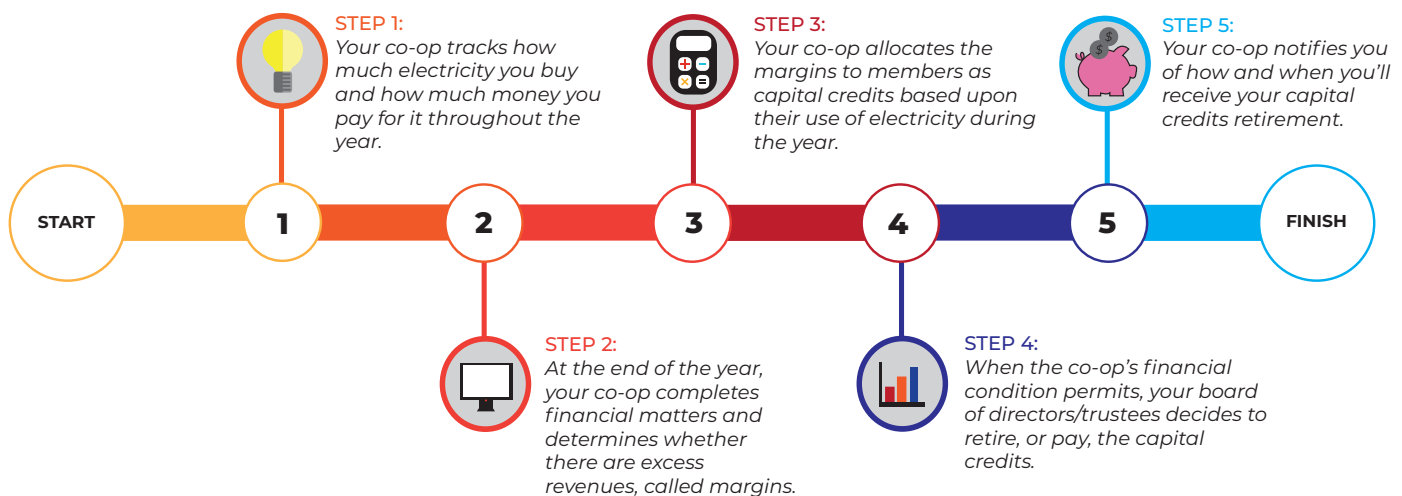

HOW CAPITAL CREDITS WORK

Because electric co-ops operate at cost, any excess revenues, called margins, are returned to members in the form of capital credits.